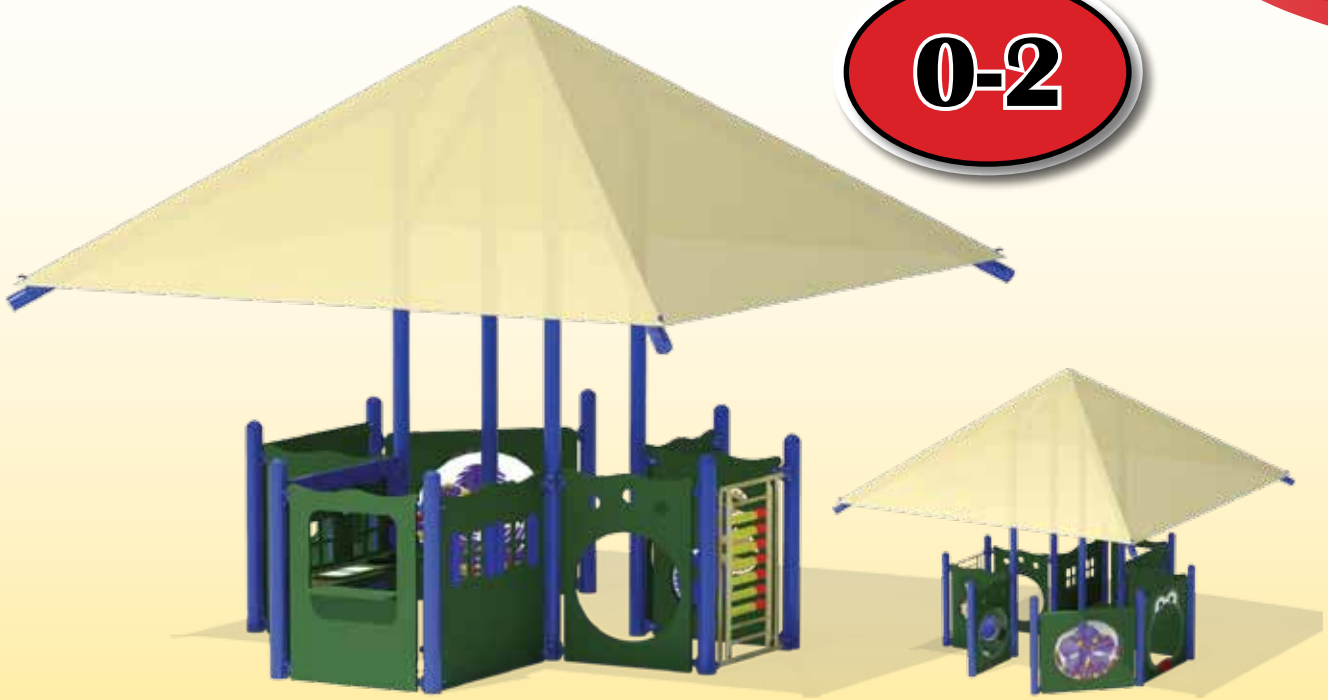

0-2

Panels Galore

Features 10 panels that encourage imaginative and interactive play: Bubble, Gear, Abacus, Crawl Thru, Window w/Seat, Store Front, Kitchen, Puppet, Frog Crawl and Ball Turn. 12'x12' shade included.

Unit Number	PS3-29164
Unit Price	$10,522
Child Capacity	12
Actual Size	11'x9'
ASTM Use Zone	23'x21'
Weight	1,197 lbs.

Playland Playhouse

Imaginative play abounds inside this playhouse. Included are the store front and window panels along with our new kitchen panel and freestanding cafe table.

Unit Number	PS3-29180
Unit Price	$5,567
Child Capacity	10
Actual Size	15'x9'
ASTM Use Zone	17'x21'
Weight	842 lbs.