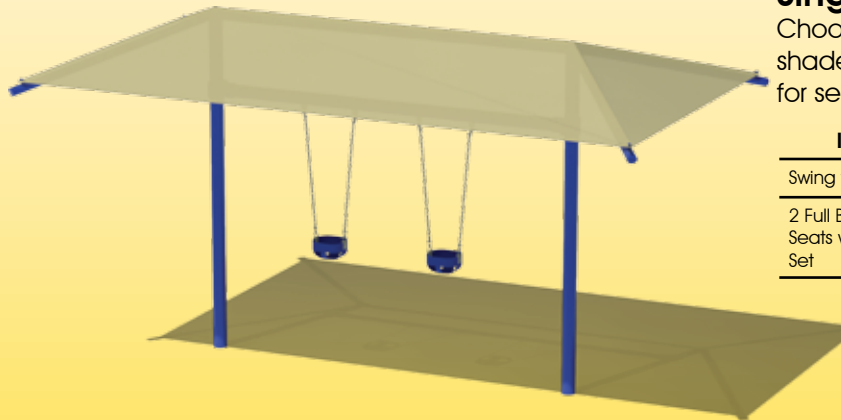

#### Starter Set

12 single blocks  
3 double blocks  
3 corner blocks  
\$741

## Freestanding Puppet Show Panel

Entertain your little ones with our new puppet show panel. Individual lily pads sold separately.

Item	Item #	Weight	Price
Panel	TFR16138	160 lbs.	\$727
Single Lily Pad	TFR 14881	30 lbs.	\$161